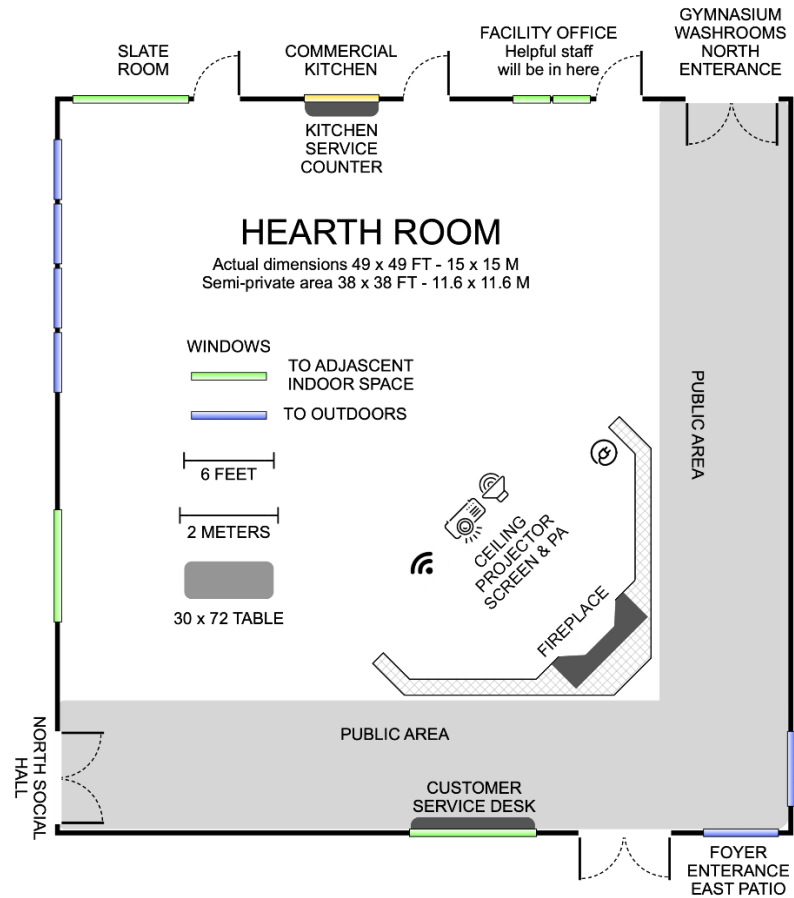

Hillhurst Sunnyside Community Association

HEARTH ROOM

Actual dimensions 49 x 49 FT – 15 x 15 M
Semi-private space 38 x 38 FT – 11.6 x 11.6 M
Hall capacity 30 People

The Hearth Room is a Semi-Private rental space at the center of the HSCA facility and is our most popular venue.

Ideal for small to mid-sized gatherings such as meetings, instructional classes, and social events. The open nature of the hall makes it an excellent venue for small markets, trade shows, and public consultations.

Rental Includes

- Access to the East Patio. A 60 x 60 ft - 18.3 x 18.3 M paved outdoor space
- Tables and chairs – renter set-up and clean-up
- Coat racks
- Free public Wi-Fi

Available For an Additional Charge

Set-Up & Clean-Up Service

- Have HSCA staff set-up your event and clean it up afterwards.
- Built in projector, screen, and sound system

** See HSCA Web Store for details and rates

Book online at www.hsc.ca
rentals@hsc.ca